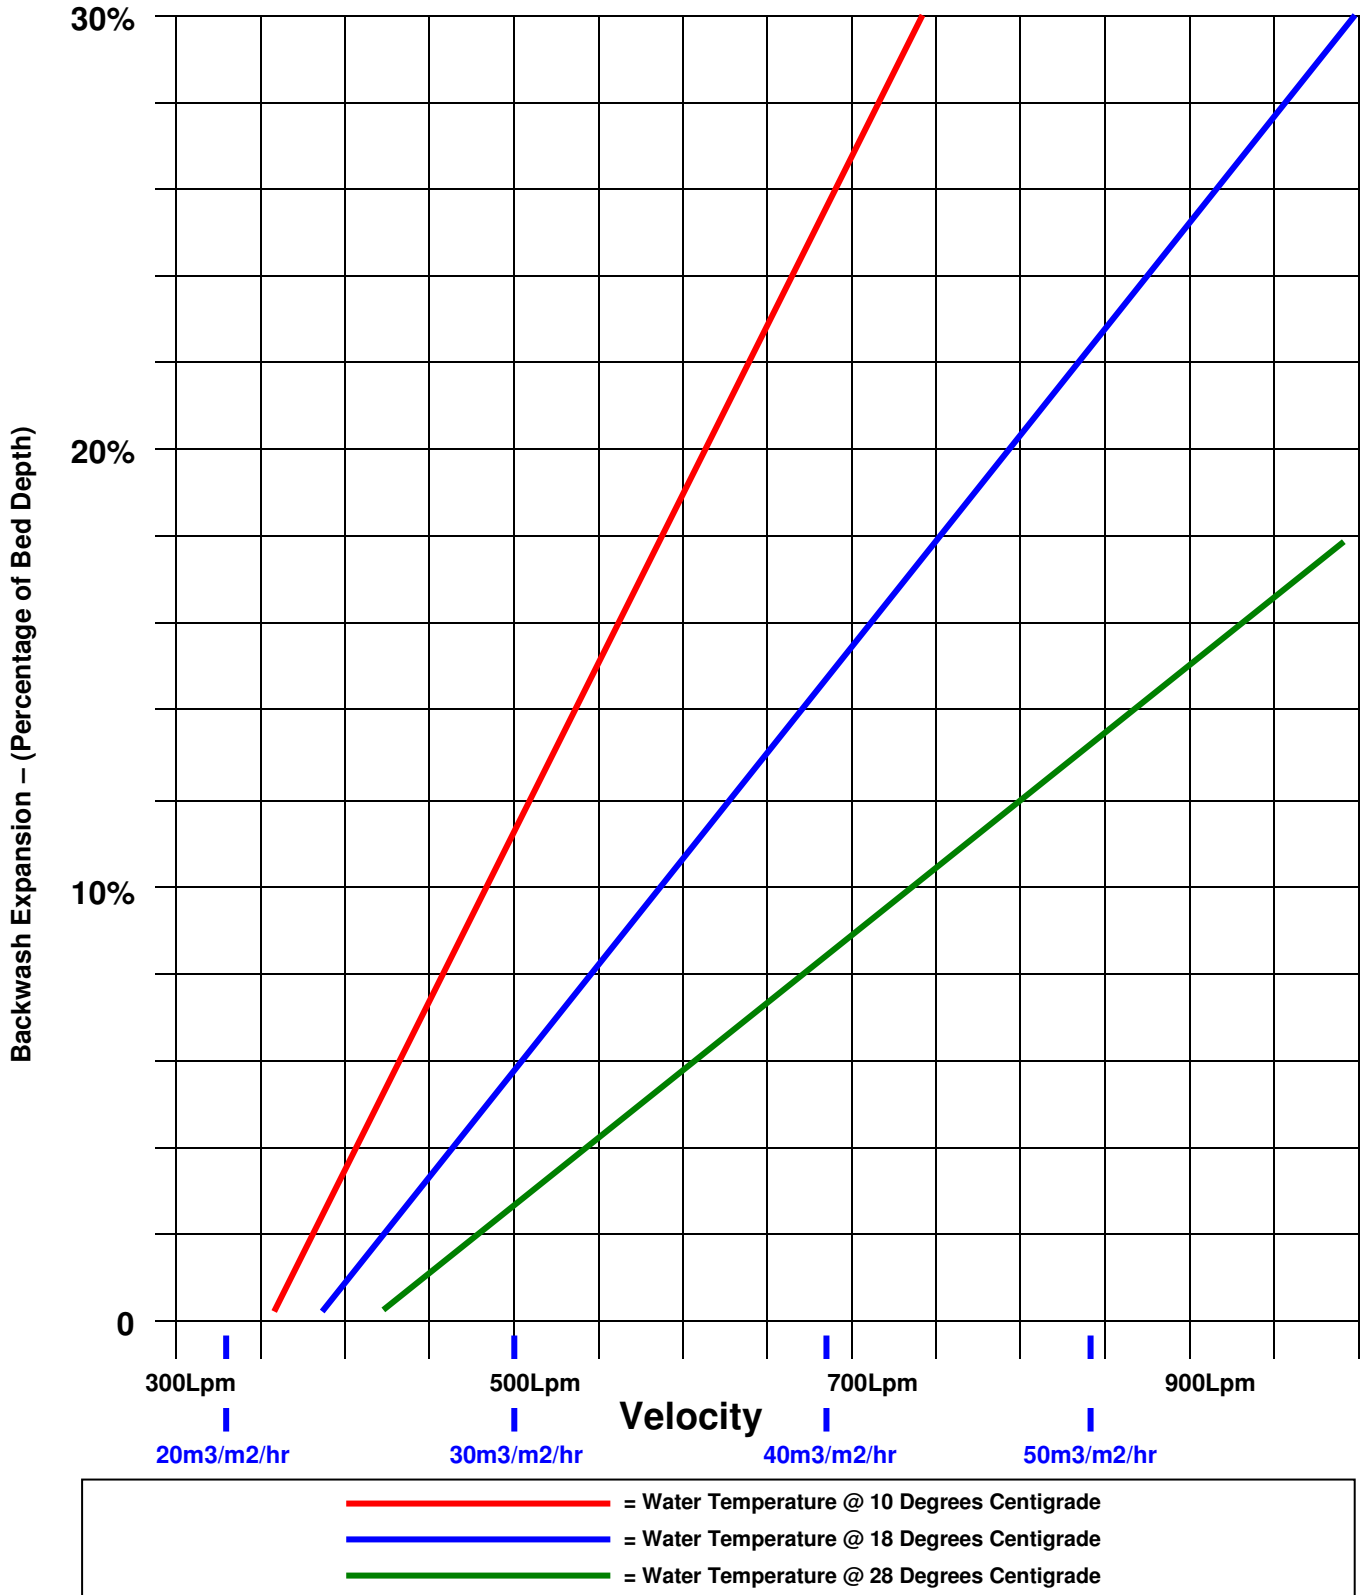

Mineral Supplies International

Zeoclere

A Guide to Backwash – Bed Expansion

Zeoclere is a registered name of MSI

The information in this publication is based on data we believe to be reliable. This information is offered in good faith, but we do not offer any warranty of performance guarantee as conditions and methods of use of our products are beyond our control.