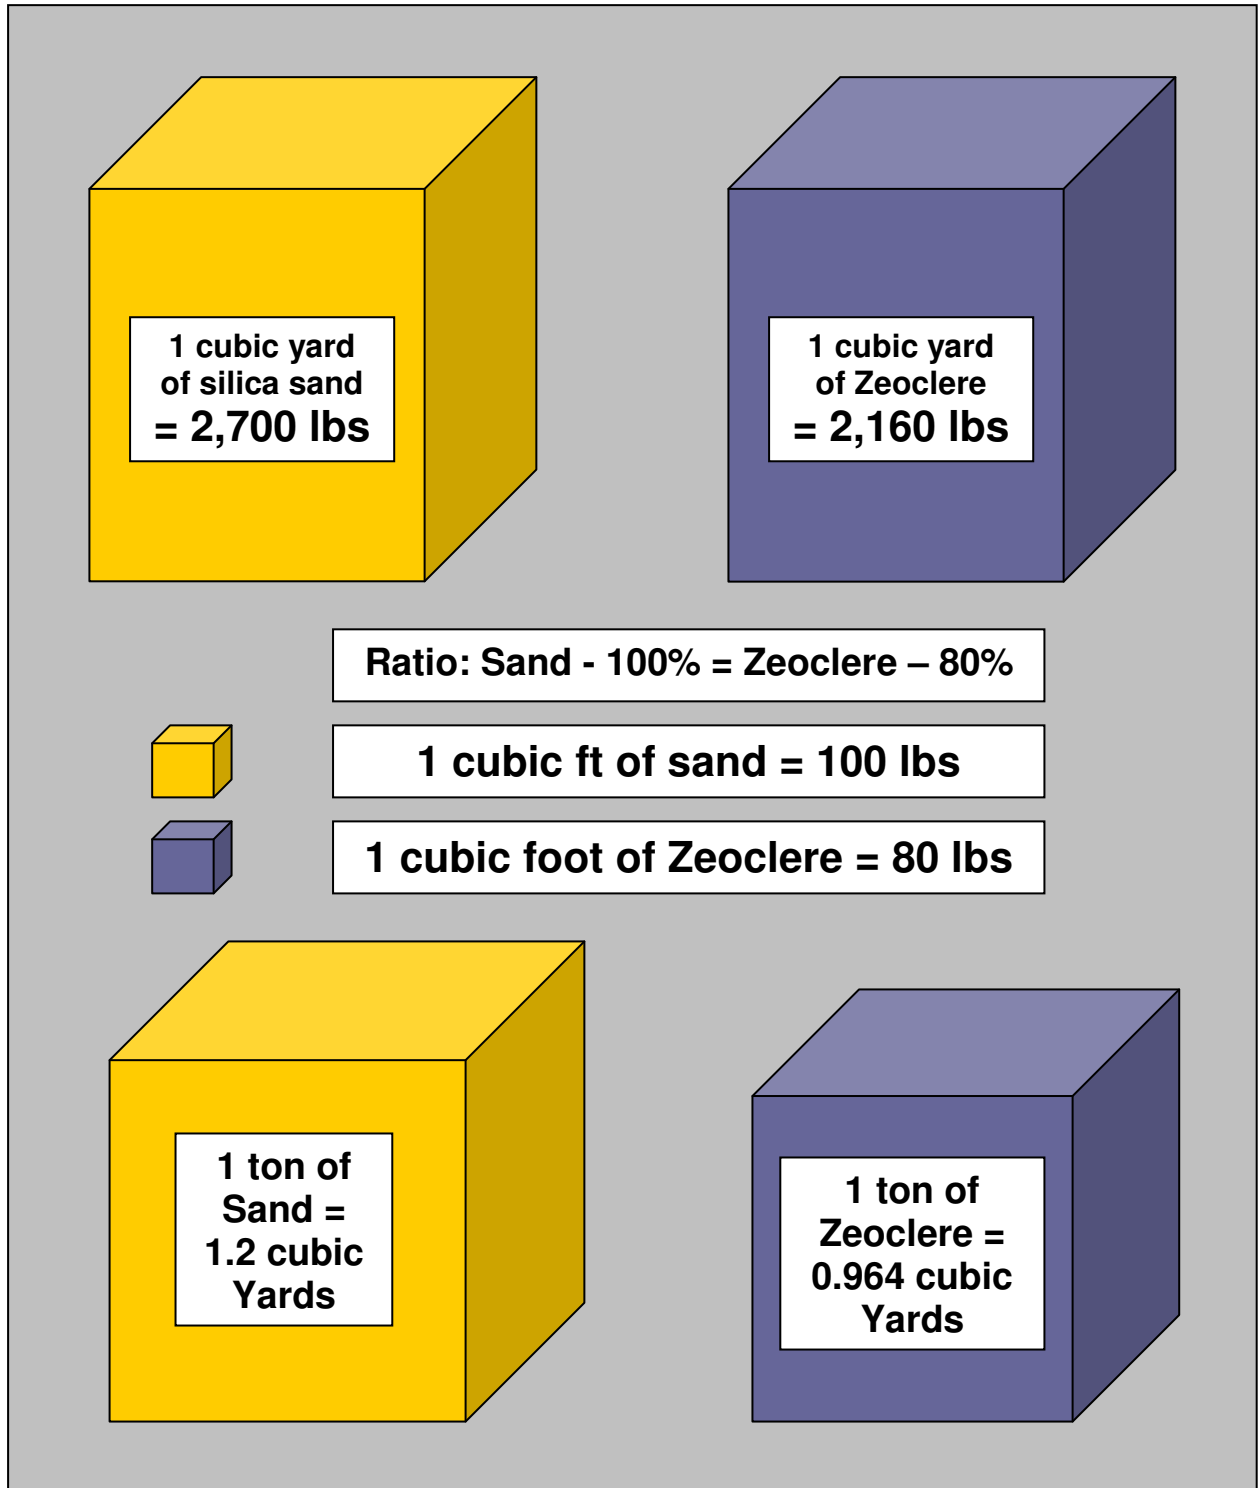

Mineral Supplies International

Zeoclere

Guide for Converting Sand Weight to Zeoclere

This information is intended as a guide only and you should check with individual manufacturer's specification to ensure correct volumes & weights are maintained. Zeoclere will replace sand at 80% of the specified sand weight.