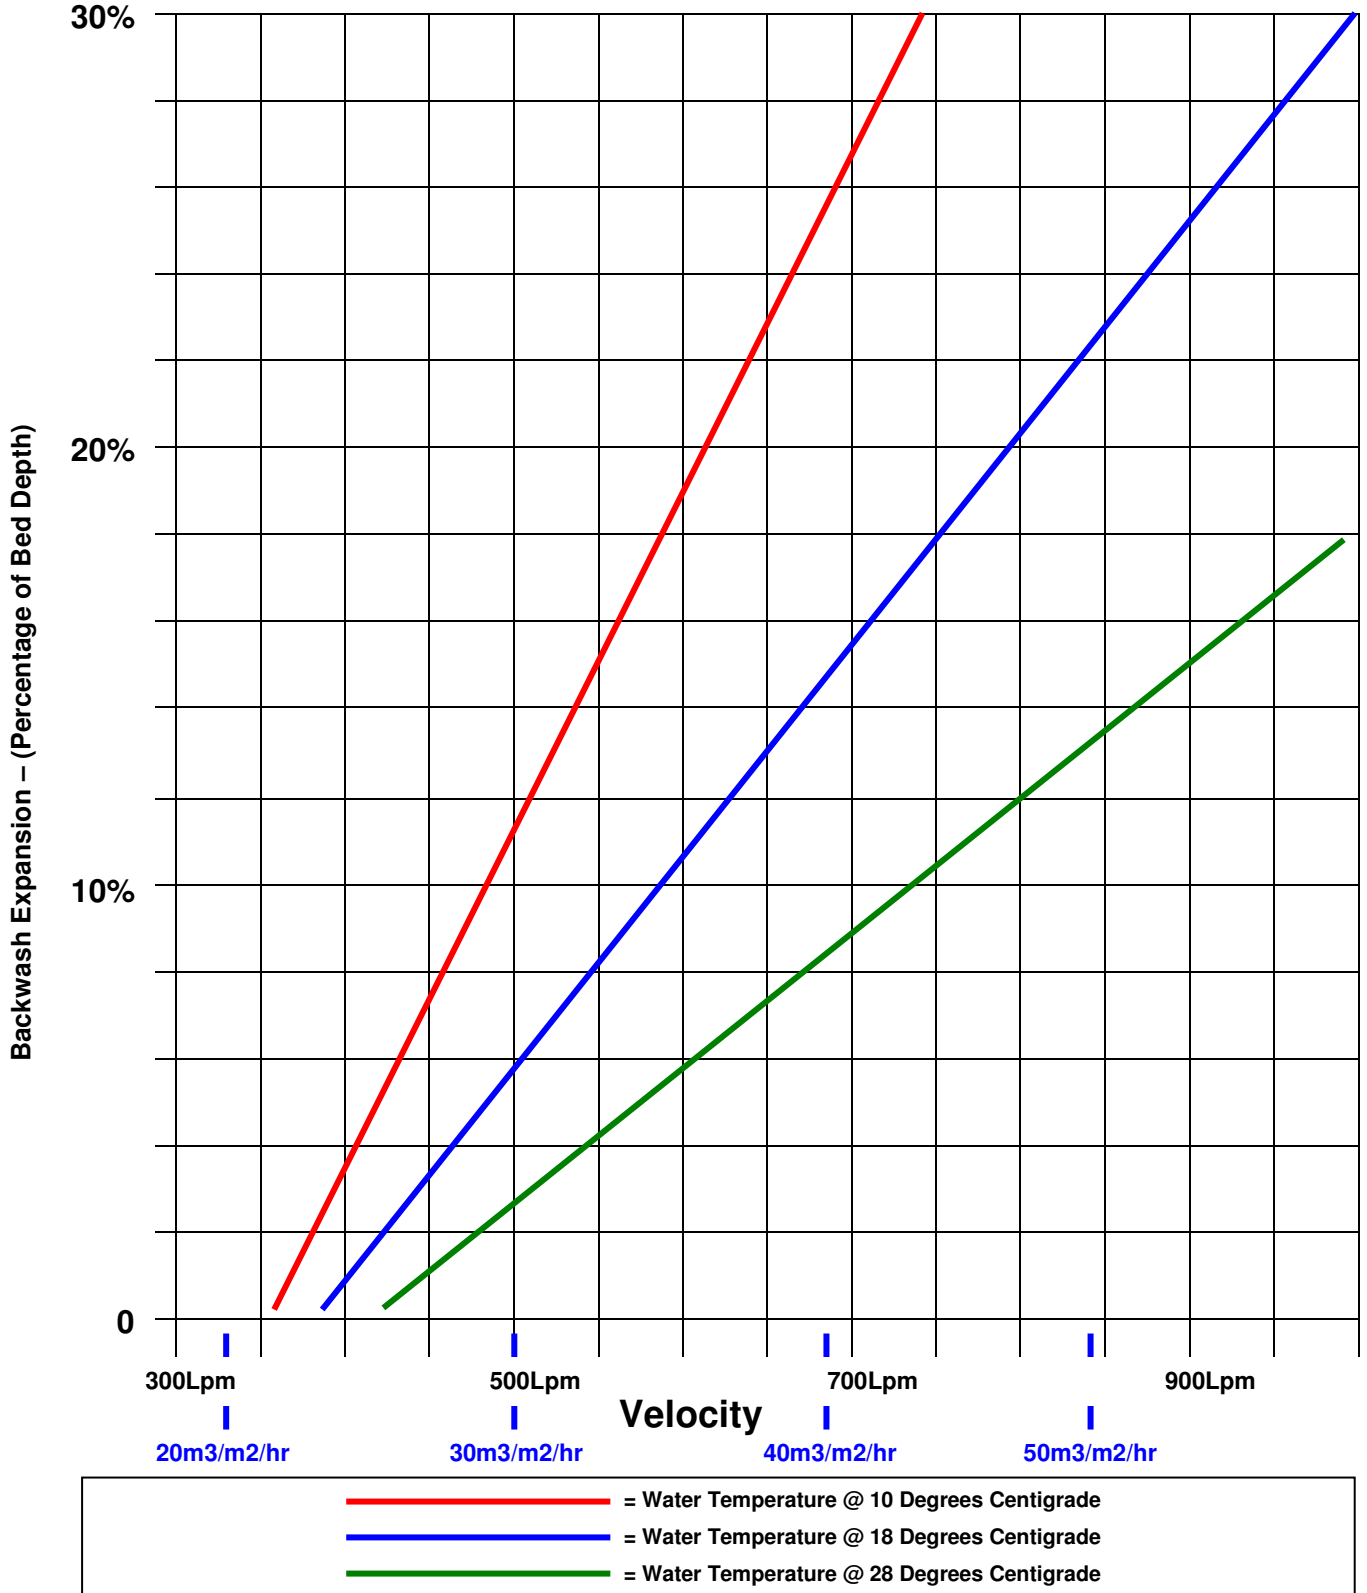

Mineral Supplies International

Zeoclere

A Guide to Backwash – Bed Expansion

Zeoclere is a registered name of MSI

The information in this publication is based on data we believe to be reliable. This information is offered in good faith, but we do not offer any warranty of performance guarantee as conditions and methods of use of our products are beyond our control.