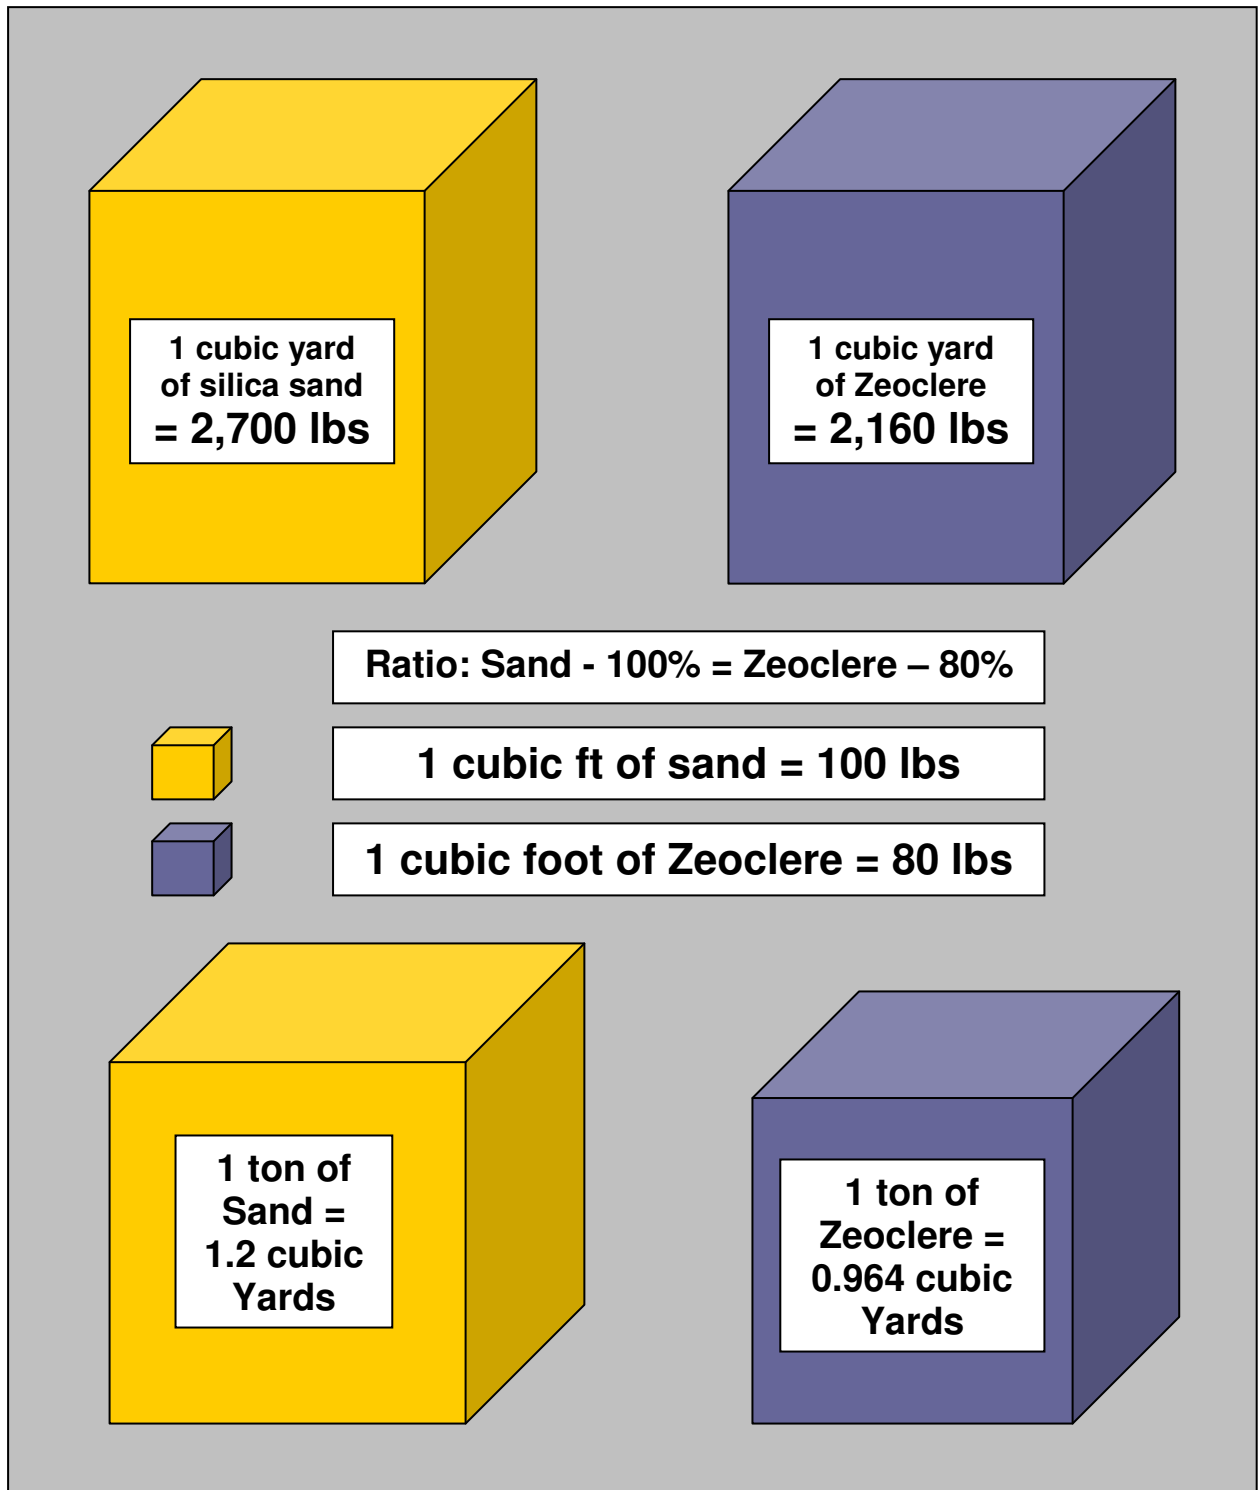

Mineral Supplies International

Zeoclere

Guide for Converting Sand Weight to Zeoclere

This information is intended as a guide only and you should check with individual manufacturer's specification to ensure correct volumes & weights are maintained. Zeoclere will replace sand at 80% of the specified sand weight.