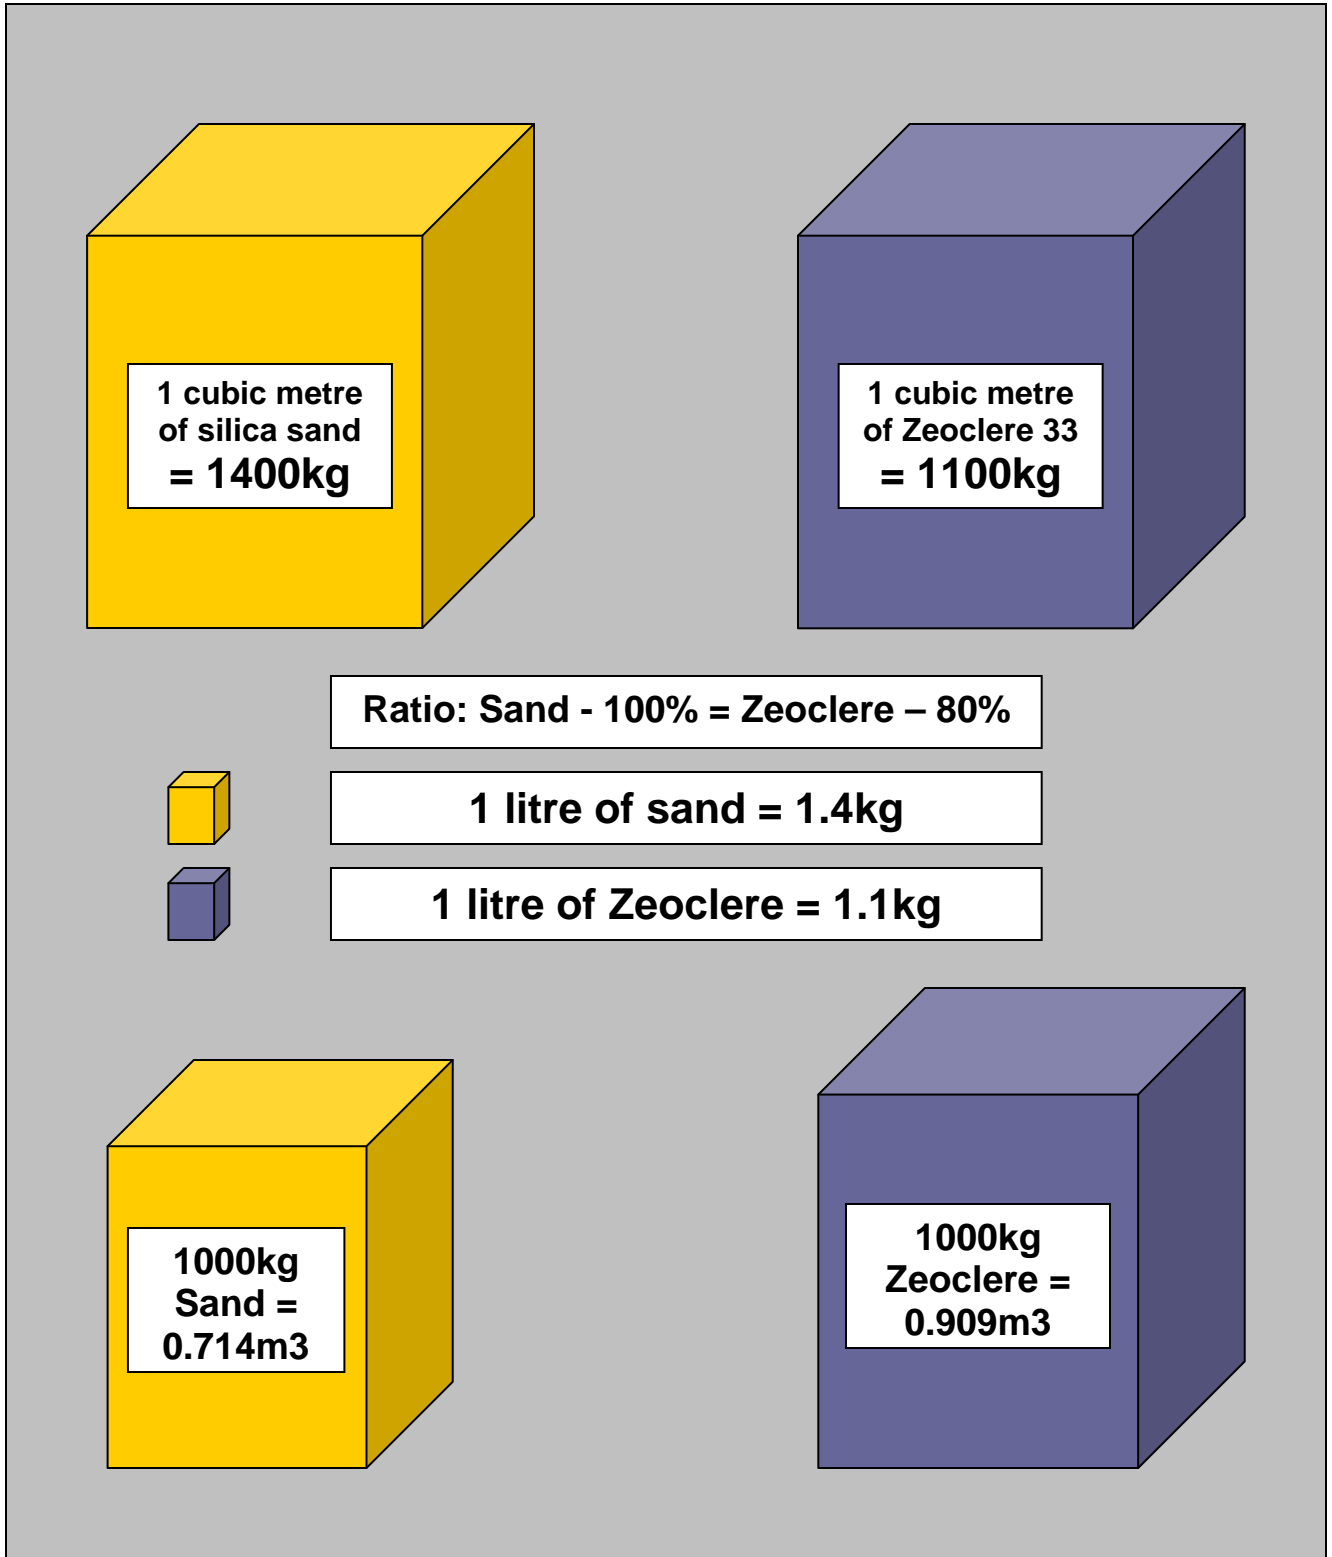

Guide for Converting Sand Weight to Zeoclere

This information is intended as a guide only and you should check with individual manufacturer's specification to ensure correct volumes & weights are maintained. Zeoclere will replace sand at 80% of the specified sand weight.